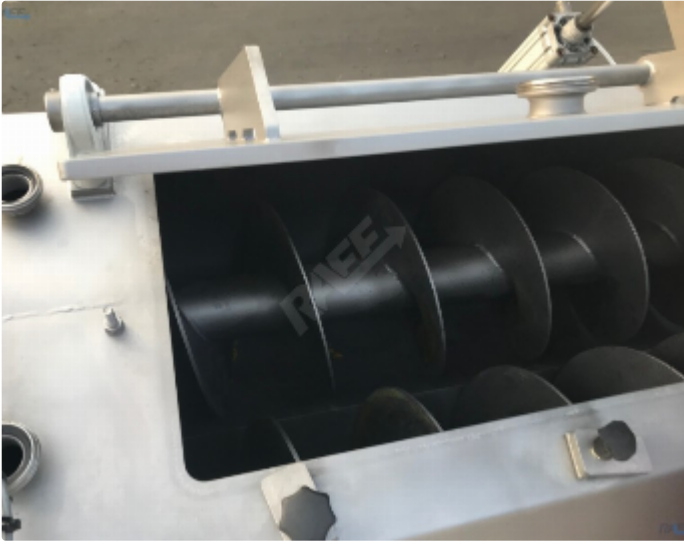

This offer is subject to change and non-binding. Changes, errors and prior sale explicitly reserved.