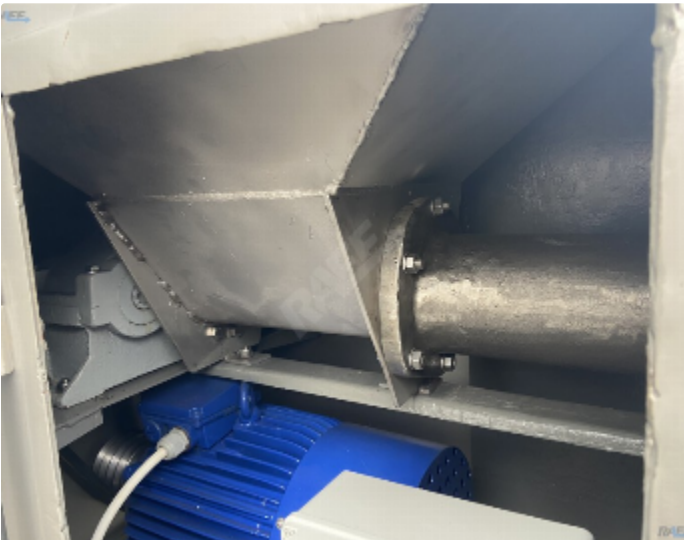

Additional photos of featured item

This offer is subject to change and non-binding. Changes, errors and prior sale explicitly reserved.