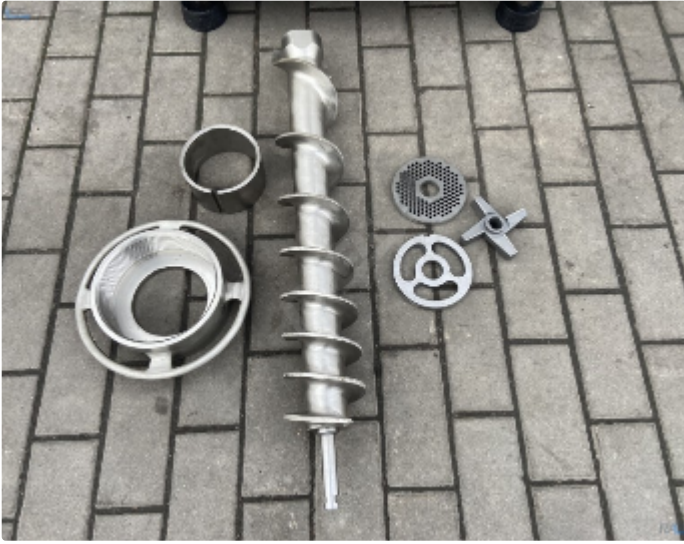

This offer is subject to change and non-binding. Changes, errors and prior sale explicitly reserved.