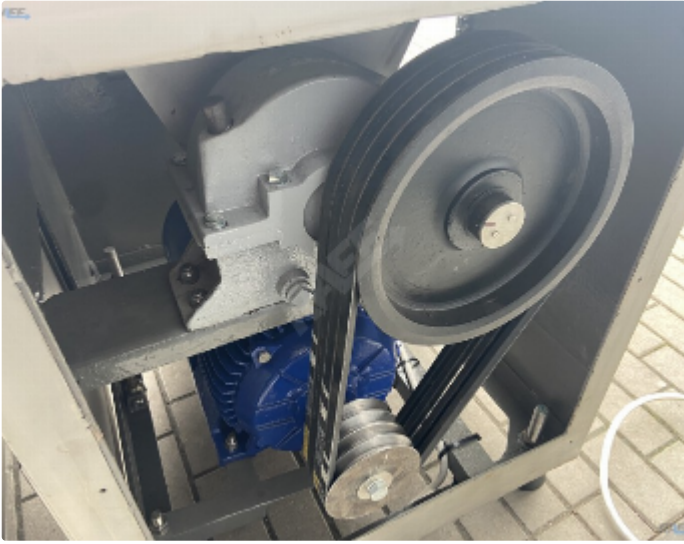

This offer is subject to change and non-binding. Changes, errors and prior sale explicitly reserved.