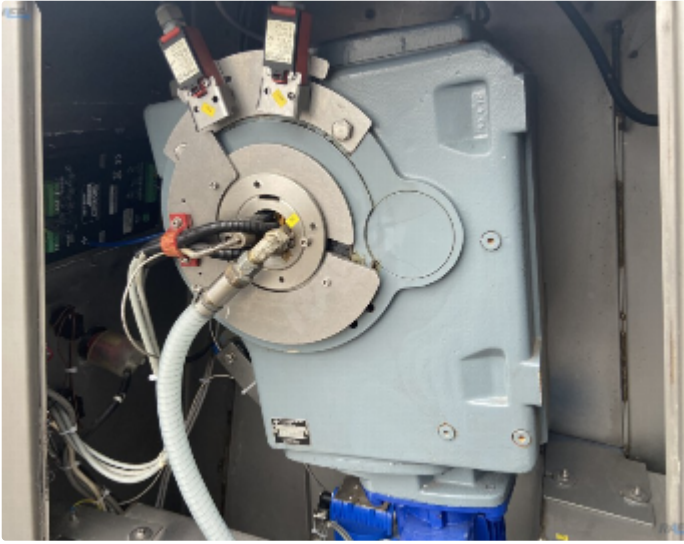

This offer is subject to change and non-binding. Changes, errors and prior sale explicitly reserved.