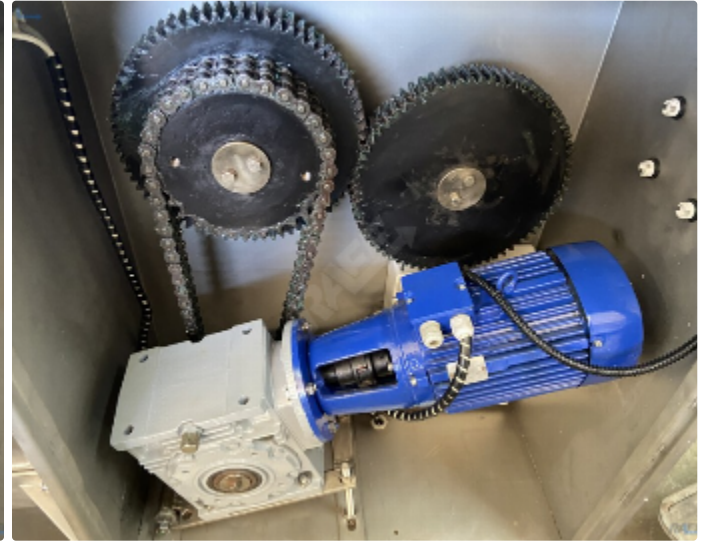

This offer is subject to change and non-binding. Changes, errors and prior sale explicitly reserved.