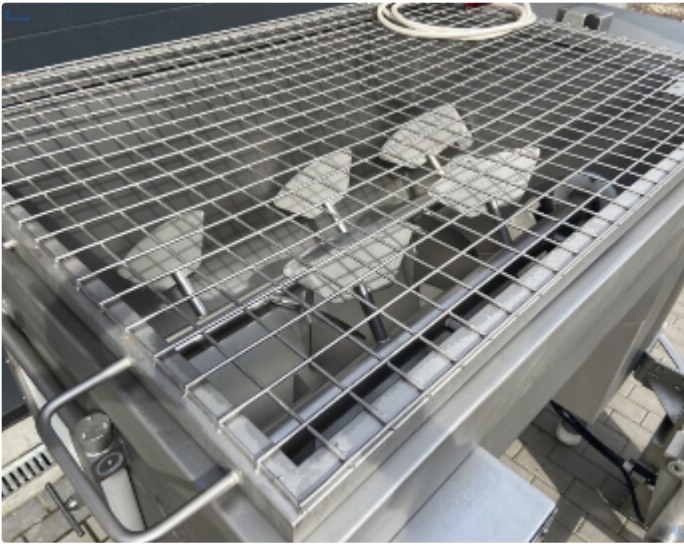

This offer is subject to change and non-binding. Changes, errors and prior sale explicitly reserved.