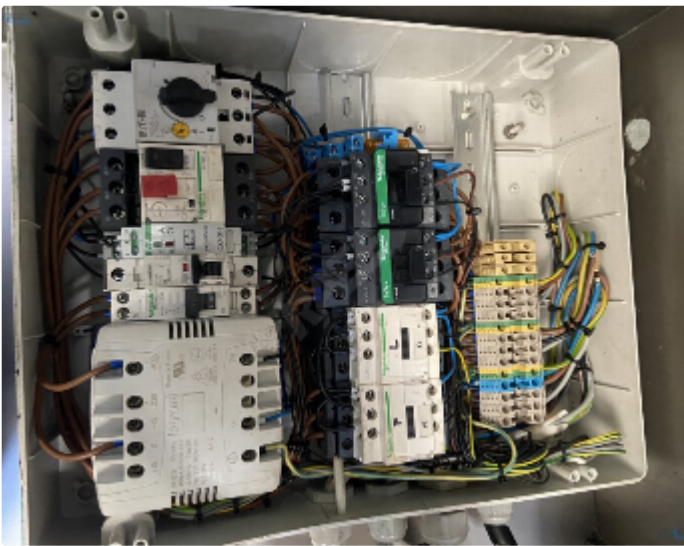

This offer is subject to change and non-binding. Changes, errors and prior sale explicitly reserved.