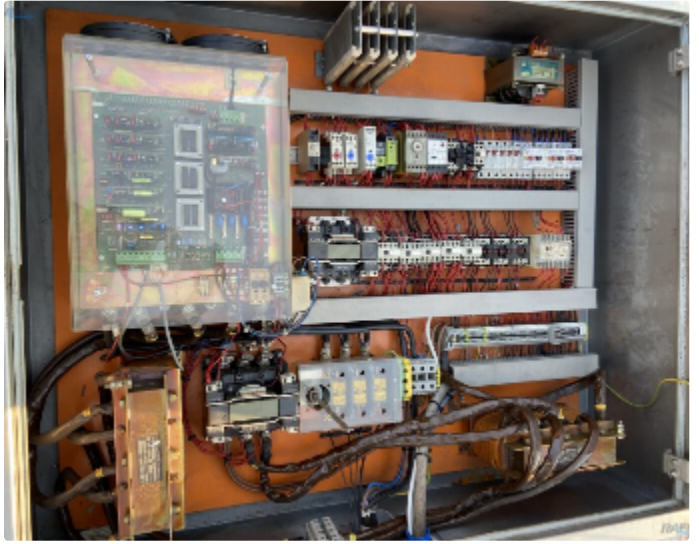

This offer is subject to change and non-binding. Changes, errors and prior sale explicitly reserved.