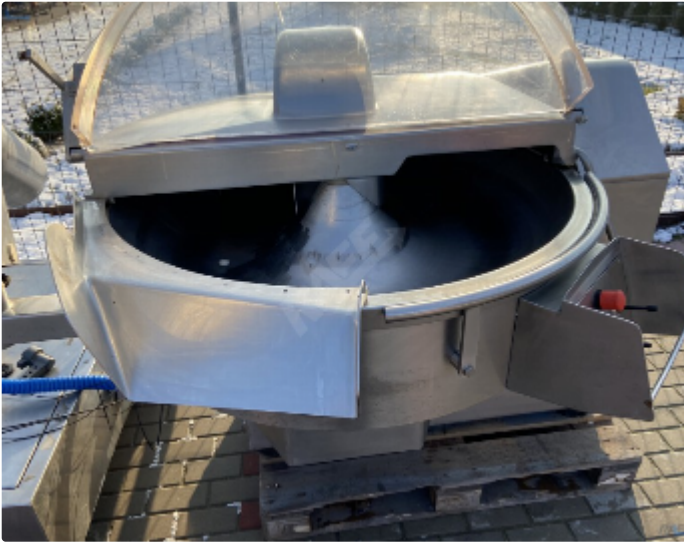

## Attributes

Brand:	Seydelmann
Model:	K120 DC8
Serial number:	B91051-1
Capacity:	120 Litrow
Power:	80 kW

### Seydelmann K120 DC8 cutter

Fully programmable speed, 0-5400 rpm

6 cutting gears and 2 reverse mixing speeds up to 200 rpm

Machine after service, fully functional control