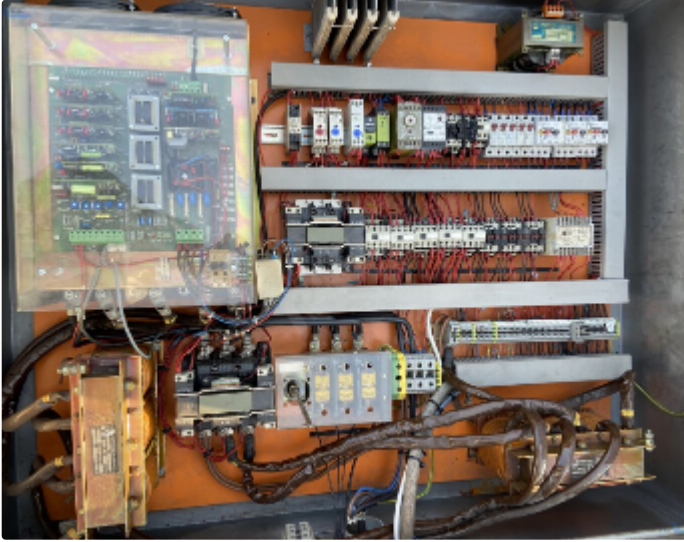

This offer is subject to change and non-binding. Changes, errors and prior sale explicitly reserved.